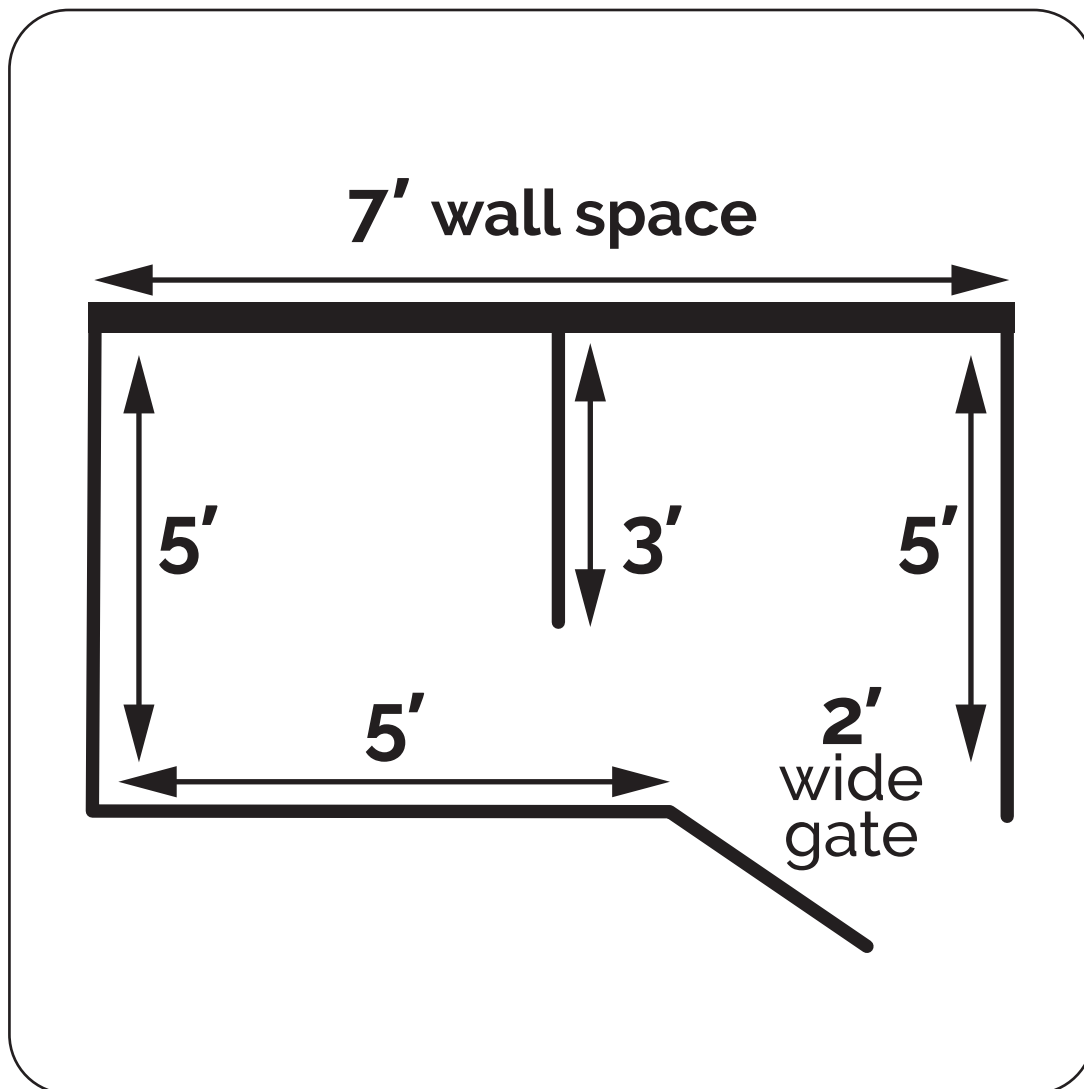

All Cape Fence

362 Upper County Road
South Dennis MA 02660
508-394-2422

5' x 7' Shower Enclosure Kit

100% Cedar Stockade 5x7
4'x 4' Treated Posts

Note: Cleats used to attached to house